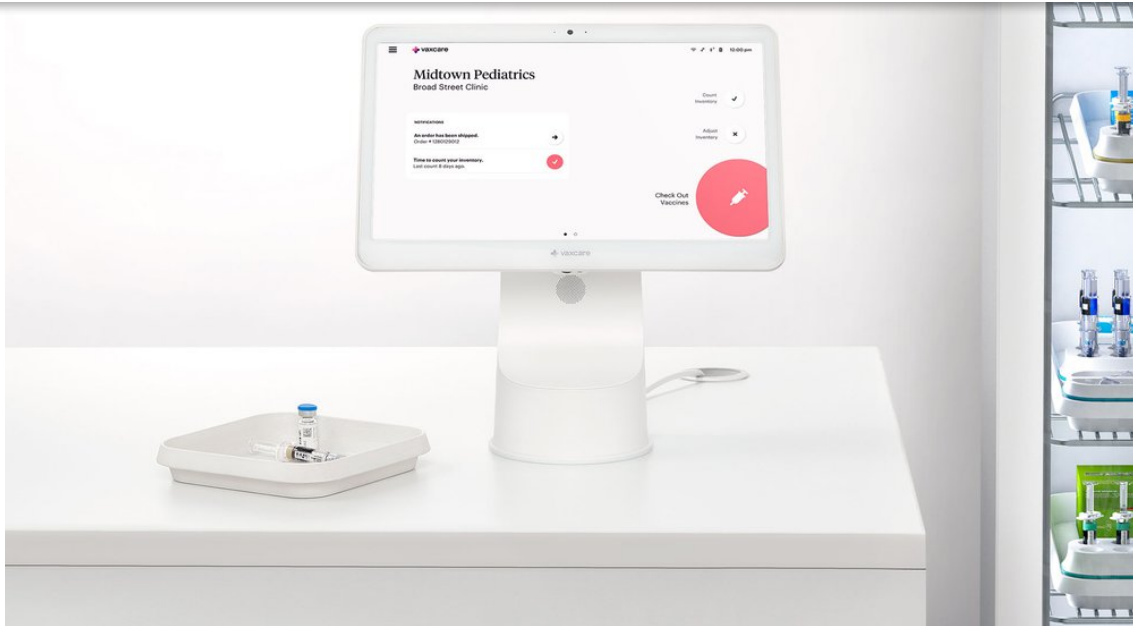

# The Keyword

The VaxCare Hub, a custom device powered by Android Enterprise, is the key portal to our service.

To design for the new contexts and places where vaccines are administered, we also worked with Social Mobile to create the VaxCare Mobile Hub. This smaller dedicated Android Enterprise device also connects to our Portal service and gives healthcare providers the flexibility to get the information they need no matter where they are administering vaccines.